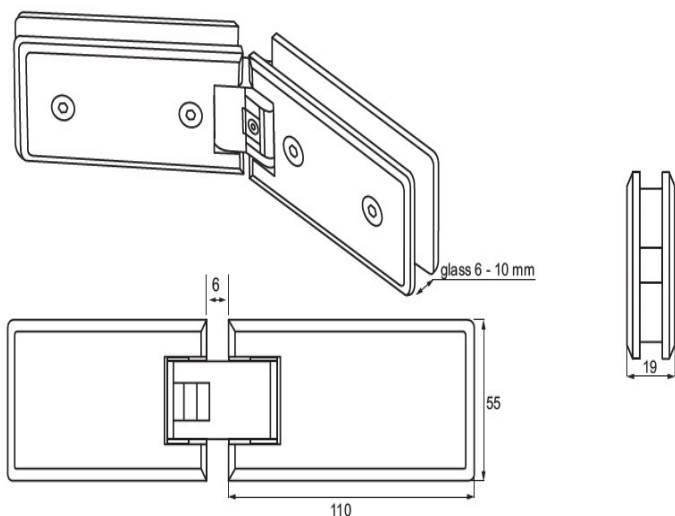

PRODUCT SHEET

Description:

Shower Hinge "Linz", 135DG, Black Finish, Glass/Glass, 6-10 mm Glass Thickness, W/15DG Angle Adjustment Function & 15DG, Return Function, Brass Material, Rectangular Shape, W/Chamfered Edges

Item number:

15.26.735-4

Units	Box	Carton	HS Code	Barcode
Pcs.	1	20	8302100090	 5704866505147

SISO A/S

Mileparken 11
DK-2740 Skovlunde
Denmark
VAT: DK 24786013

Phone +45 45 830 900

www.siso.dk
siso@siso.dk

Danske Bank
Nytorv Branch
Copenhagen
SWIFT: DABADKKK

Account no.
4180 3112 112936
IBAN Account
DK7230003112112936